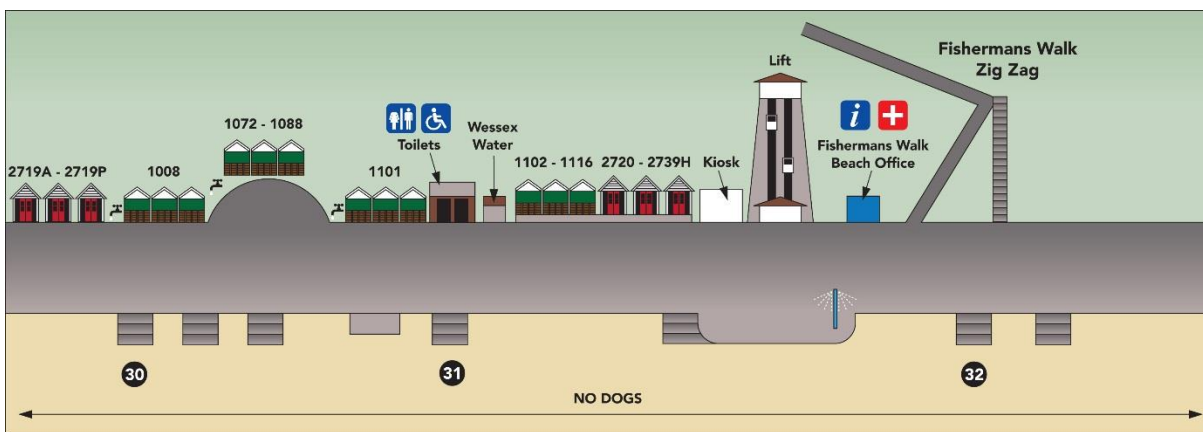

Beach Hut Location Maps

Key for Beach Hut Map

-  Private Beach Huts
-  Council Owned Beach Huts (Weekly/Annual)
-  Super Huts (25 Year Lease)
-  Beach Lodges
-  Land Train Stop

No Dogs applies from 1st May to 30th September.