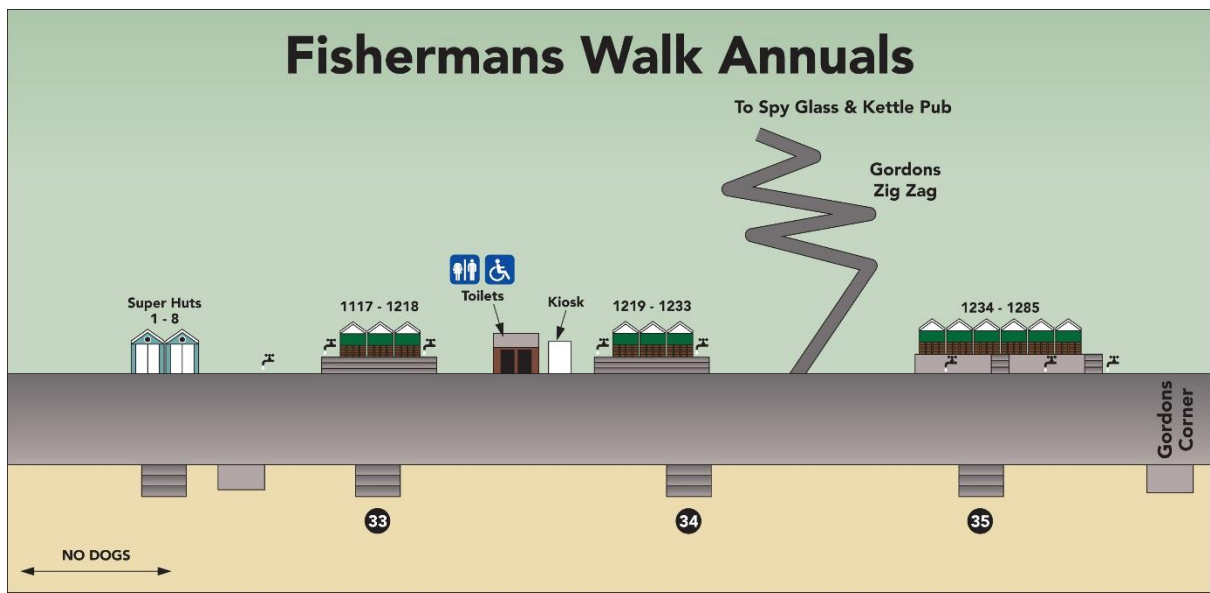

Beach Hut Location Maps

Key for Beach Hut Map

-  Private Beach Huts
-  Council Owned Beach Huts (Weekly/Annual)
-  Super Huts (25 Year Lease)
-  Beach Lodges
-  Land Train Stop

No Dogs applies from 1st May to 30th September.

Information and maps correct as of January 2018.

Information and maps correct as of January 2018.