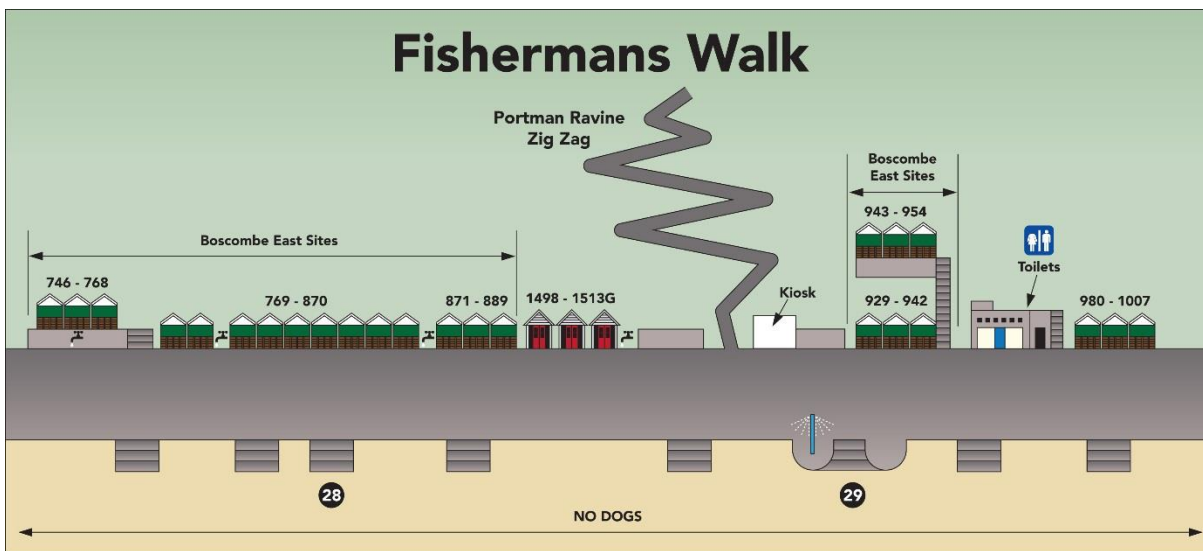

Beach Hut Location Maps

Key for Beach Hut Map

-  Private Beach Huts
-  Council Owned Beach Huts (Weekly/Annual)
-  Super Huts (25 Year Lease)
-  Beach Lodges
-  Land Train Stop

No Dogs applies from 1st May to 30th September.

Information and maps correct as of January 2018.

Information and maps correct as of January 2018.