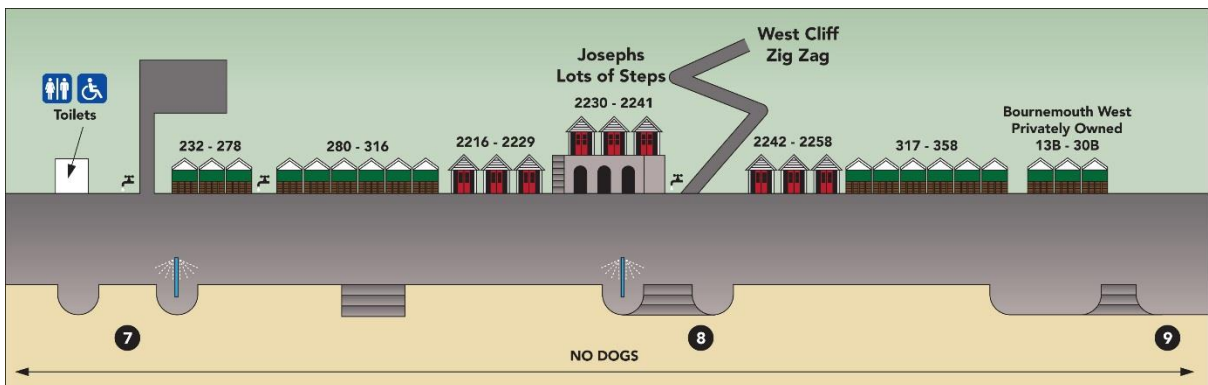

Beach Hut Location Maps

Key for Beach Hut Map

-  Private Beach Huts
-  Council Owned Beach Huts (Weekly/Annual)
-  Super Huts (25 Year Lease)
-  Beach Lodges
-  Land Train Stop

No Dogs applies from 1st May to 30th September.

Information and maps correct as of January 2018.