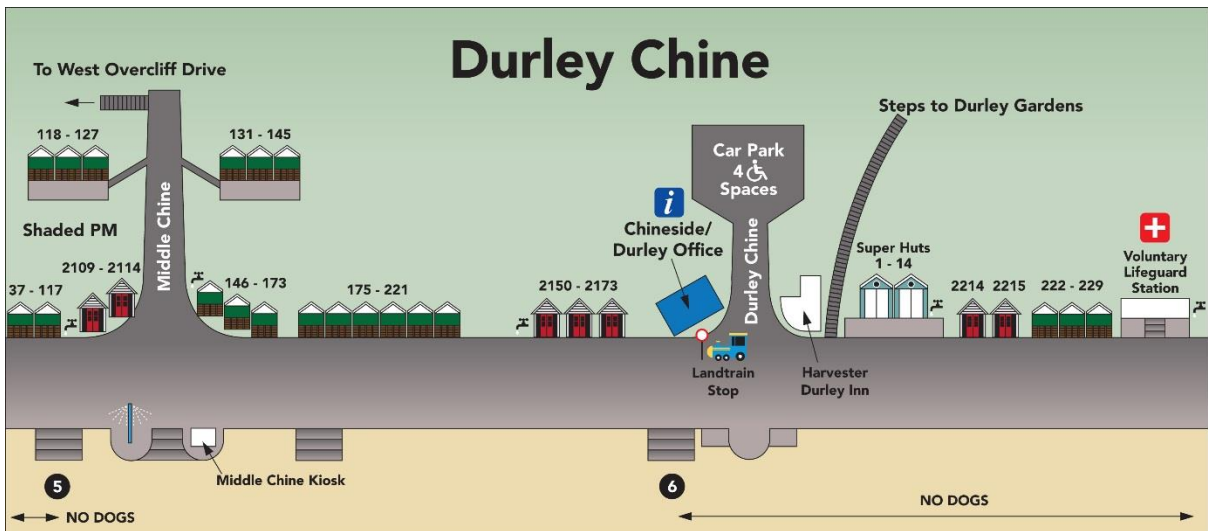

Beach Hut Location Maps

Key for Beach Hut Map

-  Private Beach Huts
-  Council Owned Beach Huts (Weekly/Annual)
-  Super Huts (25 Year Lease)
-  Beach Lodges
-  Land Train Stop

No Dogs applies from 1st May to 30th September.

Information and maps correct as of January 2018.