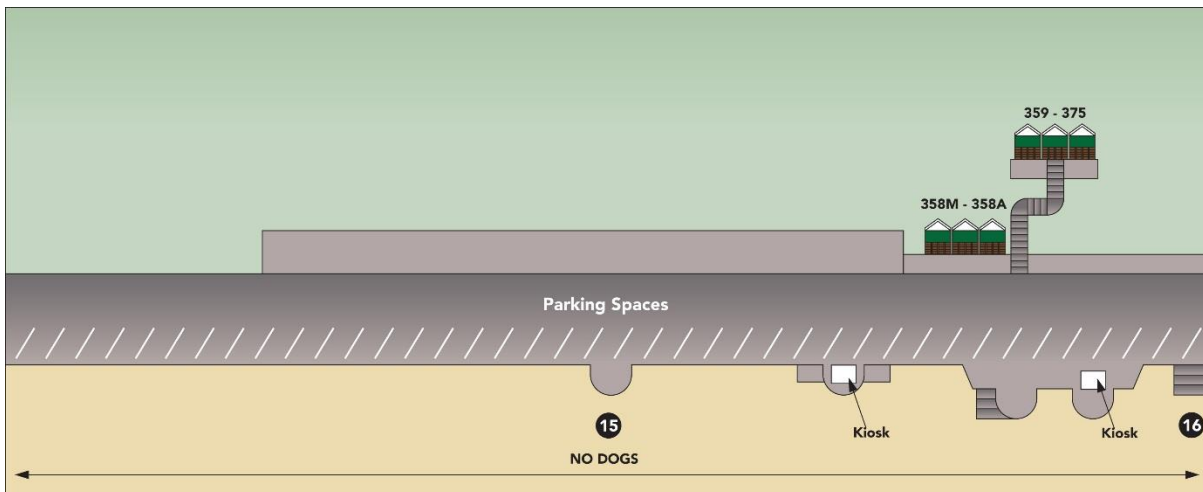

Beach Hut Location Maps

Key for Beach Hut Map

- Private Beach Huts
- Council Owned Beach Huts (Weekly/Annual)
- Super Huts (25 Year Lease)
- Beach Lodges
- Land Train Stop

No Dogs applies from 1st May to 30th September.

Information and maps correct as of January 2018.