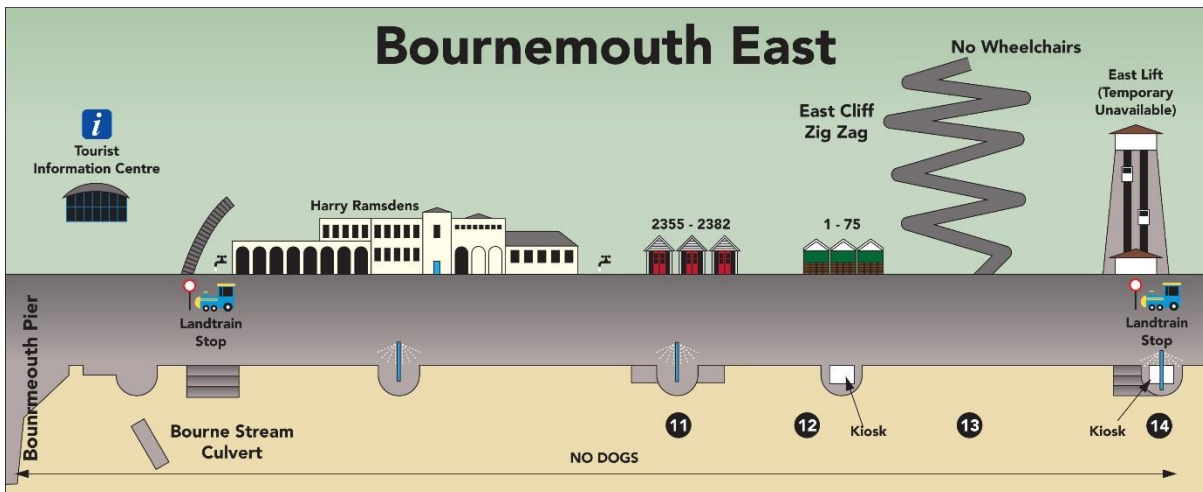

Beach Hut Location Maps

Key for Beach Hut Map

- Private Beach Huts
- Council Owned Beach Huts (Weekly/Annual)
- Super Huts (25 Year Lease)
- Beach Lodges
- Land Train Stop

No Dogs applies from 1st May to 30th September.

Information and maps correct as of January 2018.