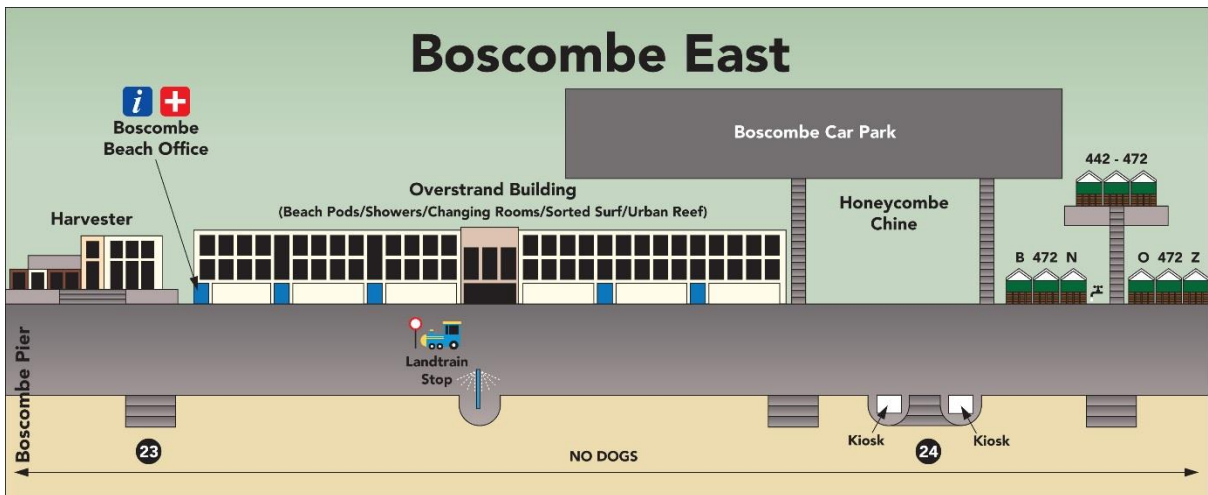

Beach Hut Location Maps

Key for Beach Hut Map

-  Private Beach Huts
-  Council Owned Beach Huts (Weekly/Annual)
-  Super Huts (25 Year Lease)
-  Beach Lodges
-  Land Train Stop

No Dogs applies from 1st May to 30th September.

Information and maps correct as of January 2018.