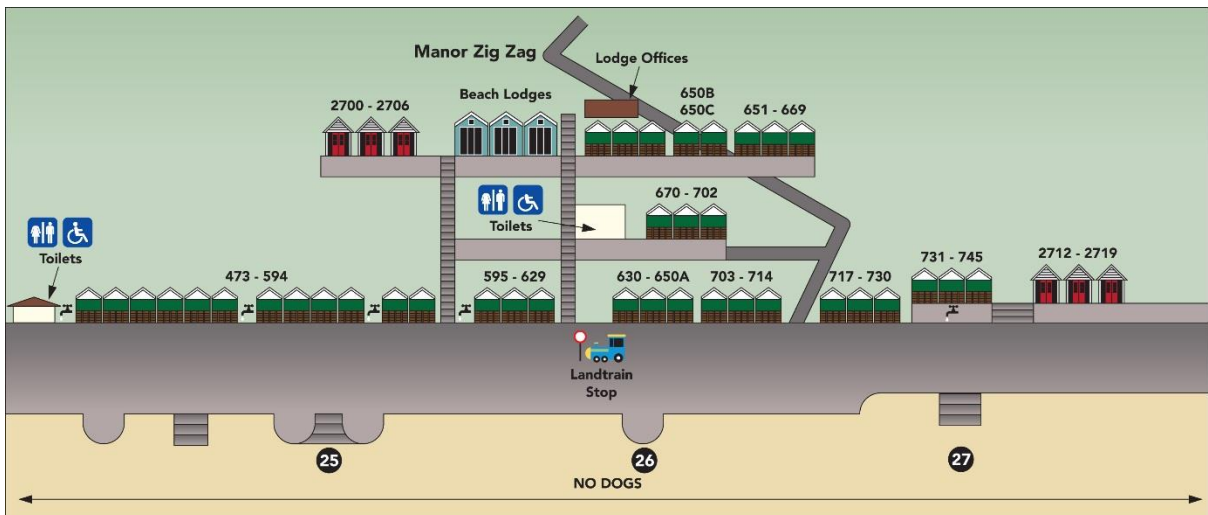

Beach Hut Location Maps

Key for Beach Hut Map

-  Private Beach Huts
-  Council Owned Beach Huts (Weekly/Annual)
-  Super Huts (25 Year Lease)
-  Beach Lodges
-  Land Train Stop

No Dogs applies from 1st May to 30th September.

Information and maps correct as of January 2018.