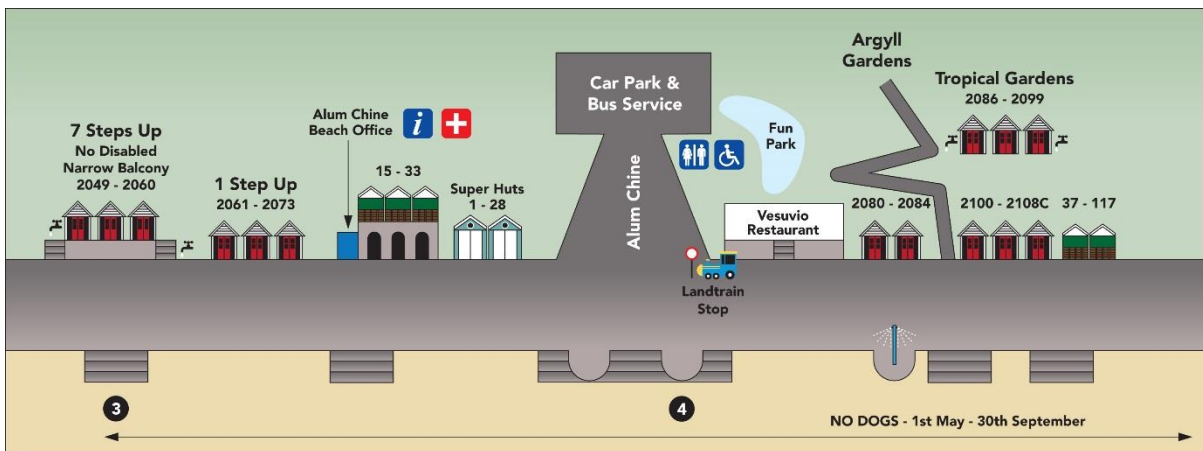

Beach Hut Location Maps

Key for Beach Hut Map

-  Private Beach Huts
-  Council Owned Beach Huts (Weekly/Annual)
-  Super Huts (25 Year Lease)
-  Beach Lodges
-  Land Train Stop

No Dogs applies from 1st May to 30th September.

Information and maps correct as of January 2018.