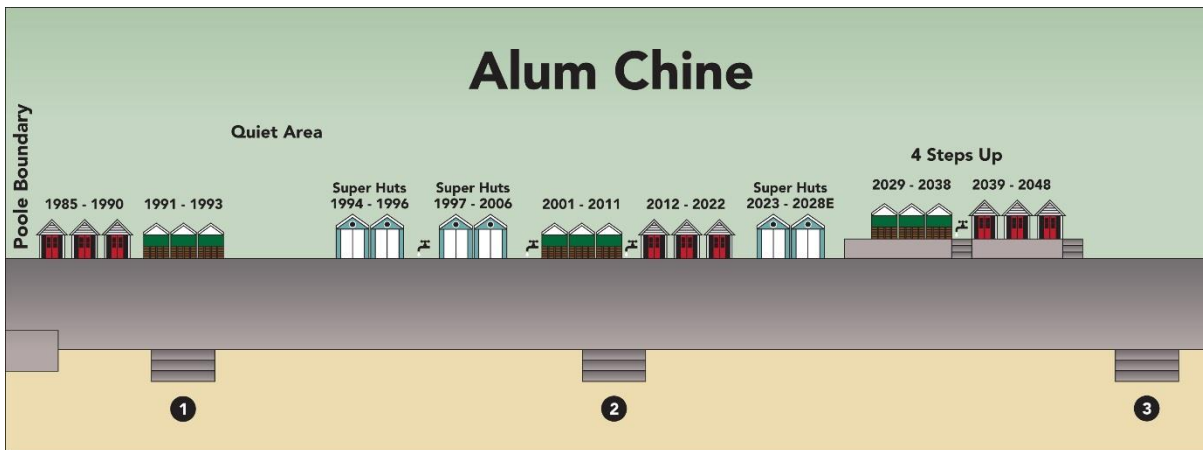

Beach Hut Location Maps

Key for Beach Hut Map

-  Private Beach Huts
-  Council Owned Beach Huts (Weekly/Annual)
-  Super Huts (25 Year Lease)
-  Beach Lodges
-  Land Train Stop

No Dogs applies from 1st May to 30th September.

Information and maps correct as of January 2018.