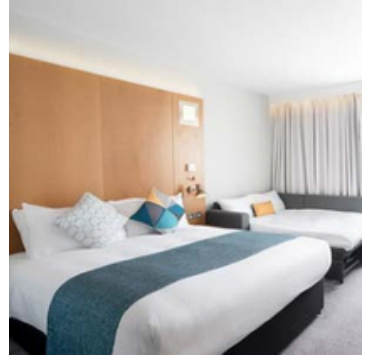

Holiday Inn Bournemouth

22 Bath Road, Bournemouth, BH1 2NS

01202 291266

hibournemouth.co.uk

A warm welcome and a smile awaits you at the modern and stylish hotel centrally situated and within easy walking distance of Bournemouth beach.